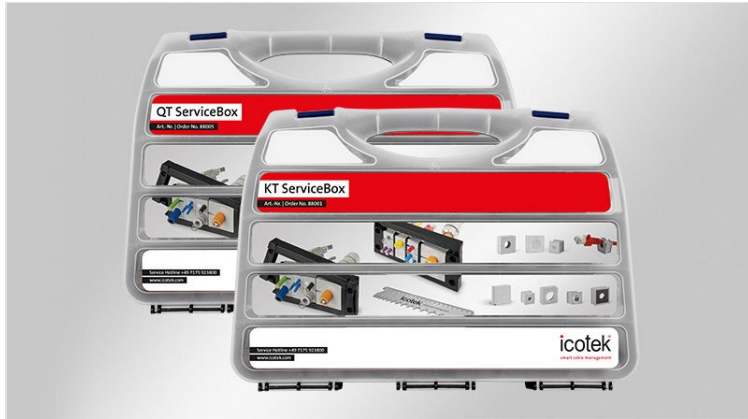

KT / QT ServiceBox

Service boxes for cable grommets

RoHS
compliant

REACH
COMPLIANCE

Made in
Germany

The KT / QT Service boxes are perfect for installations and service calls. It ensures your grommets are readily available.

- 25× KT for cables 16 - 35 mm
- 4× Blank / adapter grommets
- 3× KTMB multi-range grommets
- 2× DT multi-membrane grommets
- 2× KT-DPF multi-range grommets

Accessories:

- 2× KEL-U 10 cable entry frames
- 1× KVT split cable gland
- 1× KZL strain relief plate
- 1× Cable template